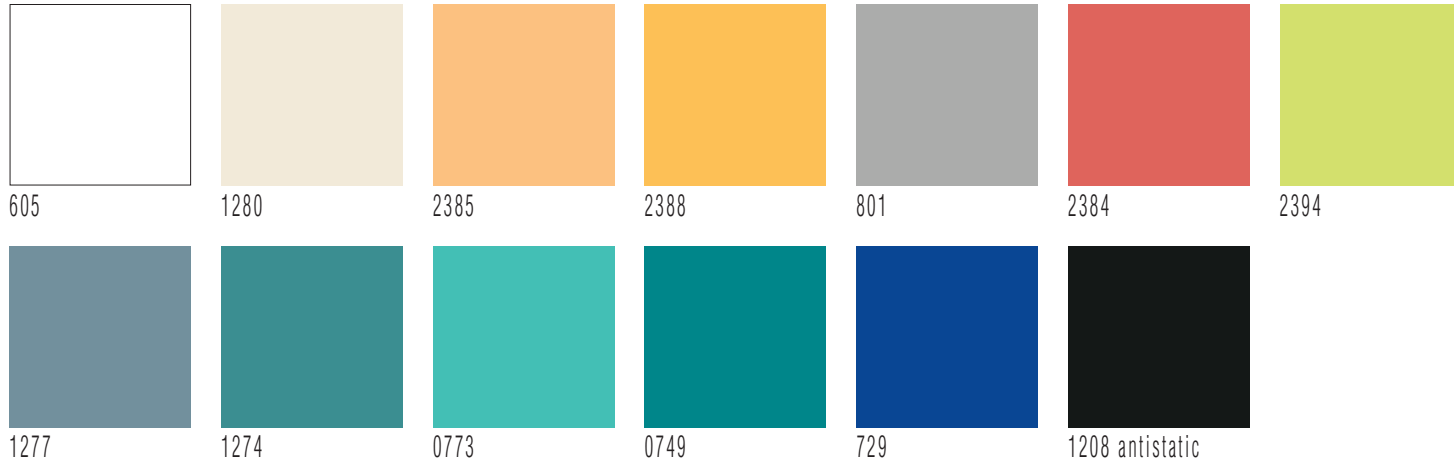

COLOR CHART I

IMITATION LEATHER COLORS (ATN - 07, 08)

COLOR CHART II

IMITATION LEATHER COLORS (FERRARI - Stamskin®TOP)